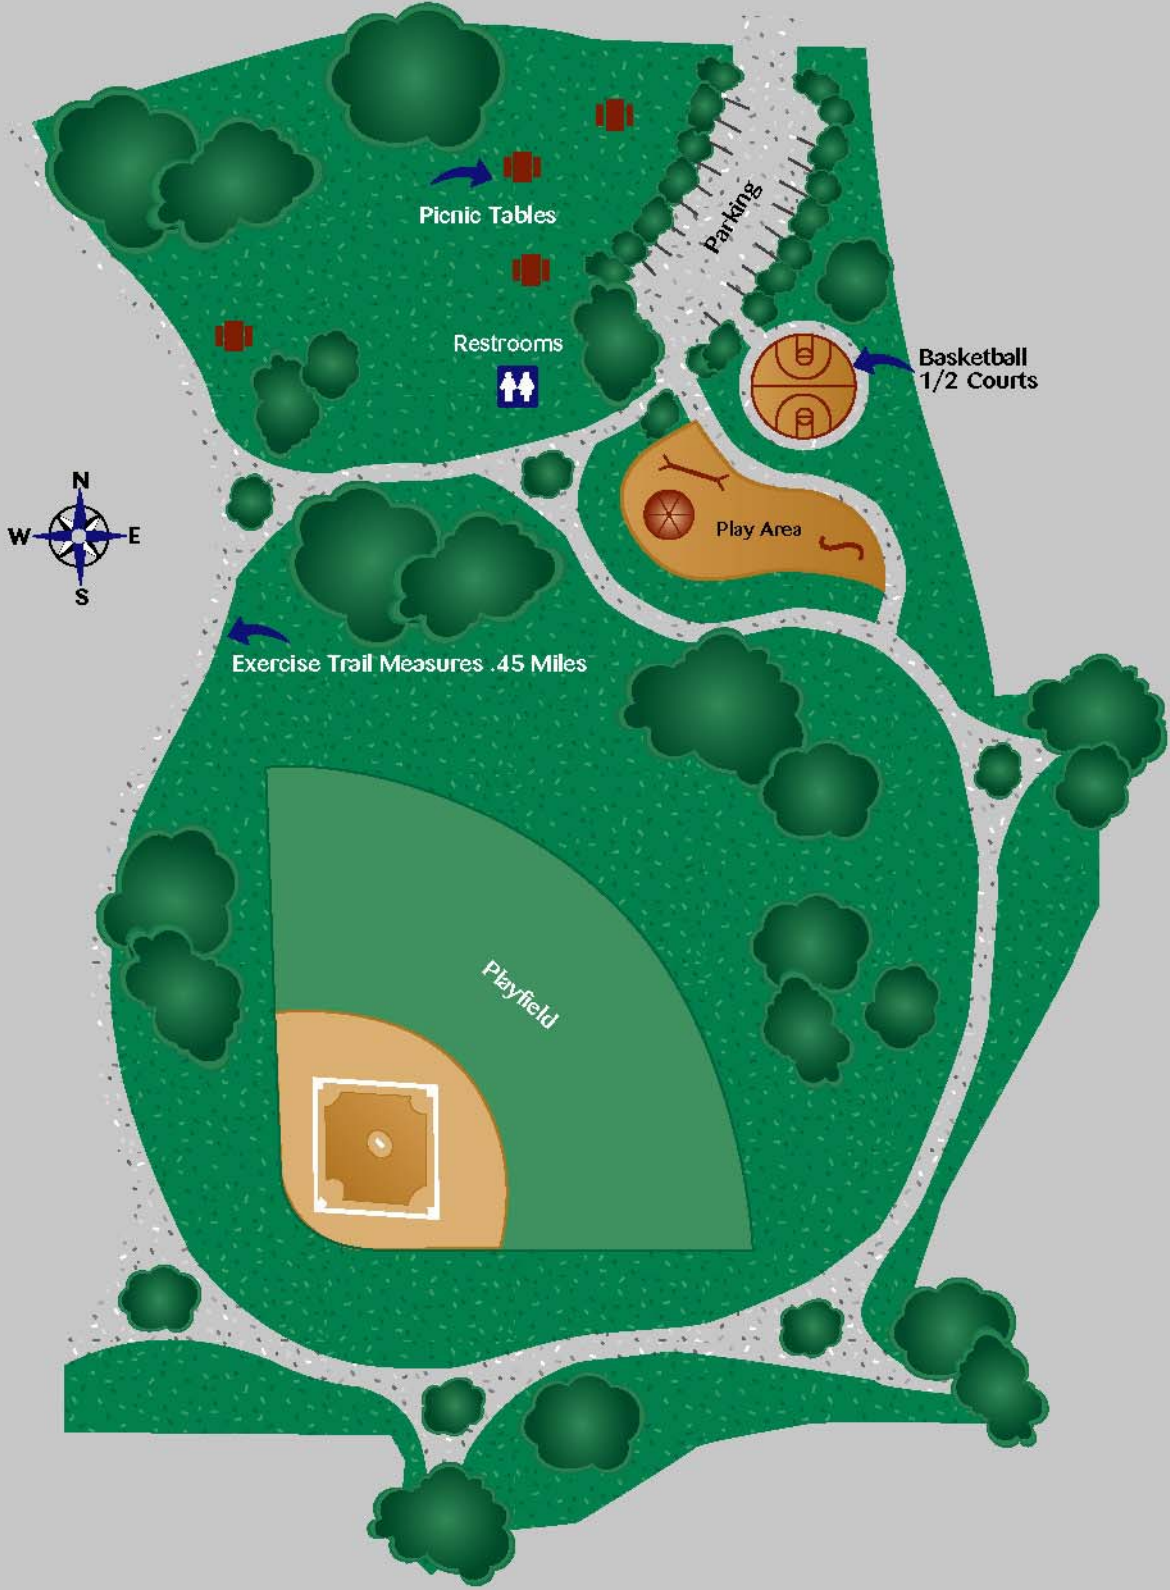

VICTORIA PARK LANE

Vintage Park

11745 Victoria Park Lane, Rancho Cucamonga